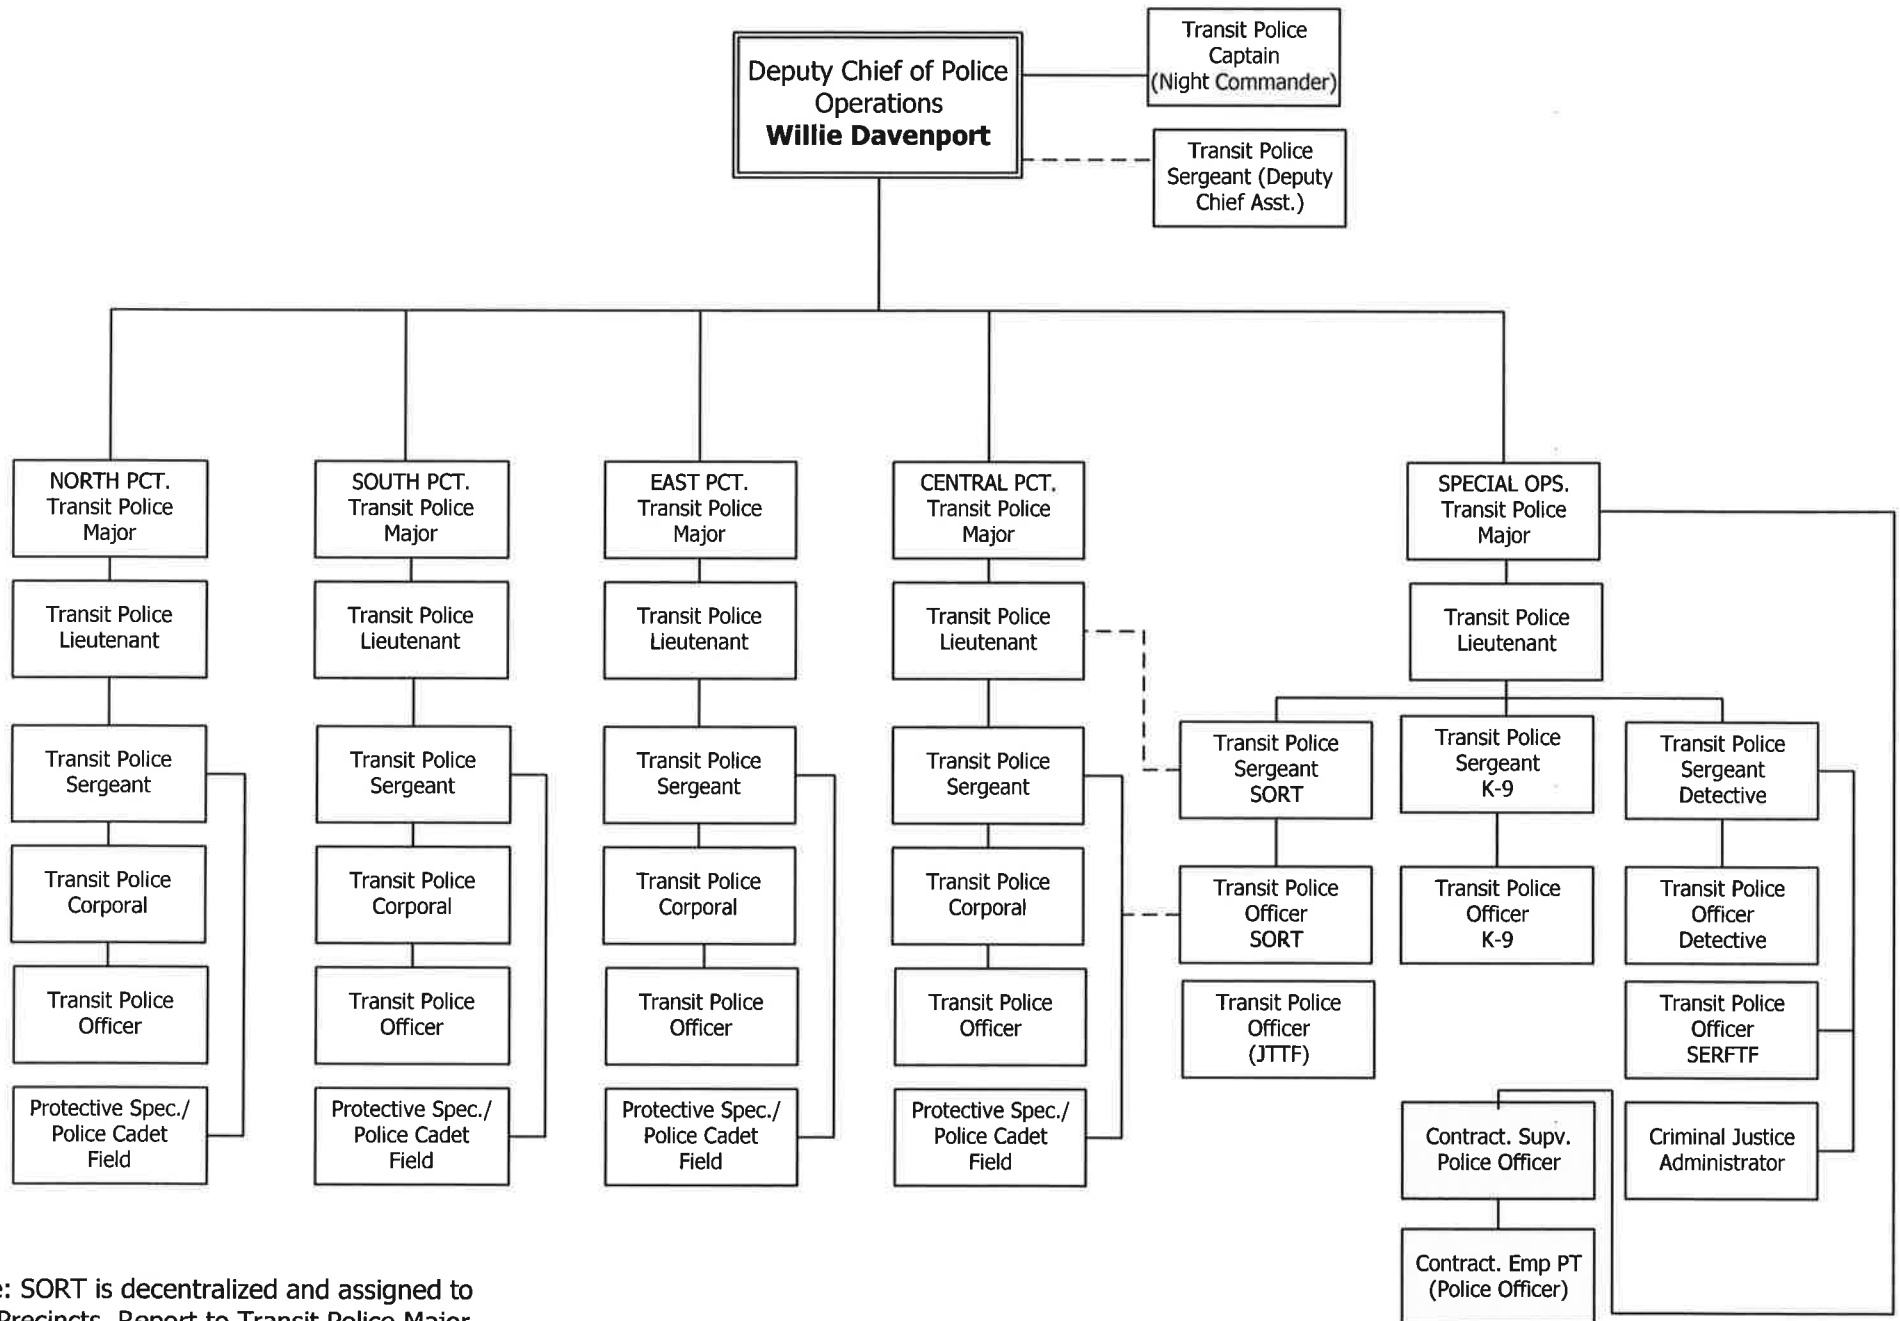

OFFICE OF DEPUTY CHIEF OF POLICE OPERATIONS

Note: SORT is decentralized and assigned to the Precincts. Report to Transit Police Major (Special Oper.) on activations/deployments.

Contract Positions (Shaded)